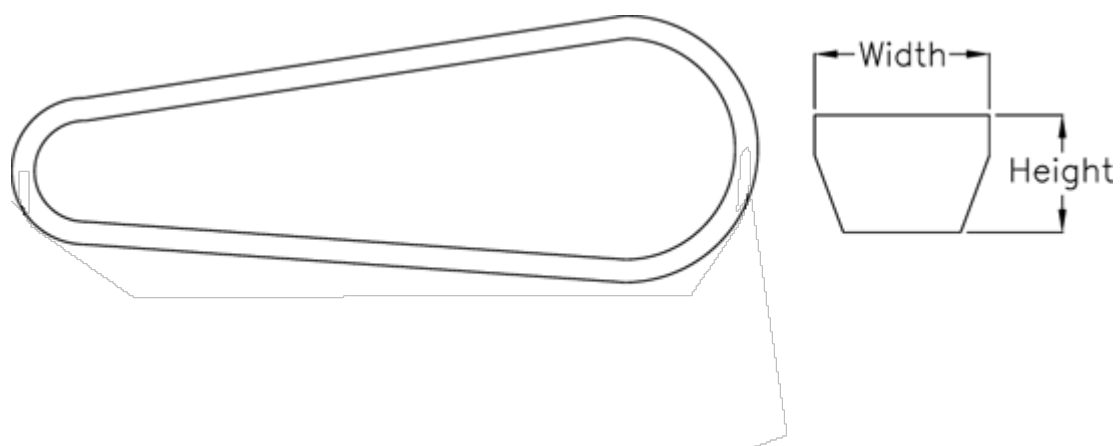

Data Sheet

Article number: 601962561132

Description: Gates V-belt SPA 1132 Ld 1132
DELTA NARROW

Measures

Datum length	= 1132
Height	= 10
Width	= 13